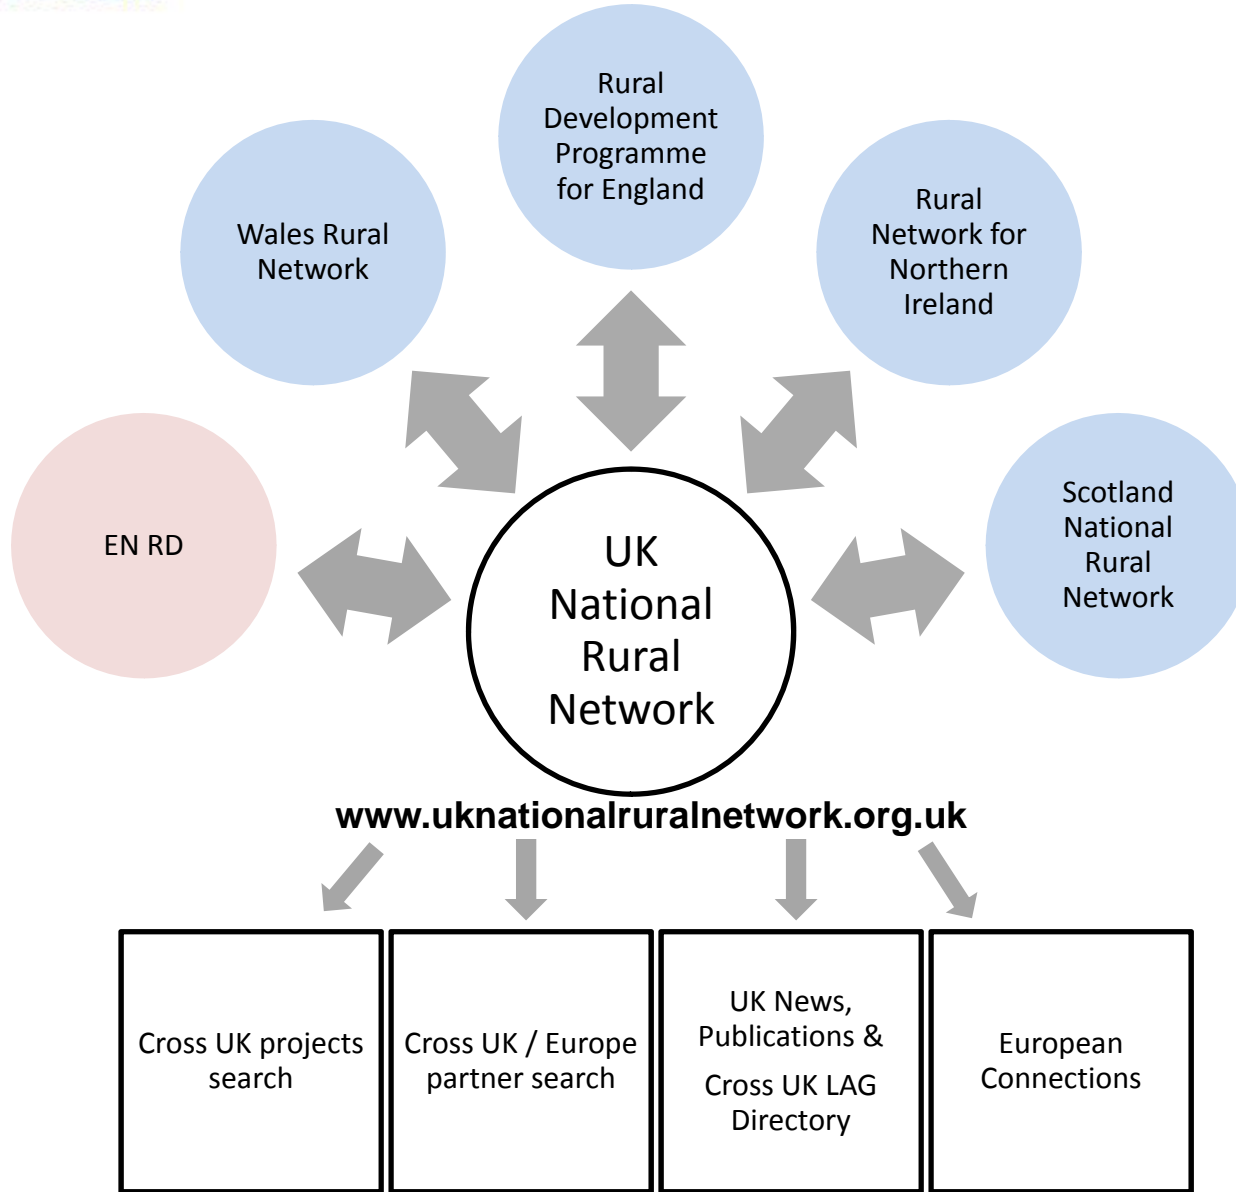

 rural network ni
www.ruralnetworkni.org.uk

Background to the UK NRN

- Requirement of:
 - European Rural Development Regulation
 - Programming documents agreed between the four countries of the UK & the EC
- Operational context:
 - Four rural development programmes & networks operating in England, Northern Ireland, Scotland & Wales 2007-2013

What is the UK NRN?

- A hub linking the networks of the four RDPs across the UK
- Our function is to support the delivery of the four RDPs through the exchange of experience, transfer of knowledge & sharing of ideas across UK and EU
- Direct link to the ENRD & the networks of other member states across Europe
- Resource for everyone involved in or with an interest in the RDPs – a 1 stop shop for this information at the UK level.

- Home
- Your network
- UK news
- Projects
- Publications
- Contact

Expertise and good practice on rural development policy design, management and implementation within the four Rural Development Networks and the European Network for Rural Development.