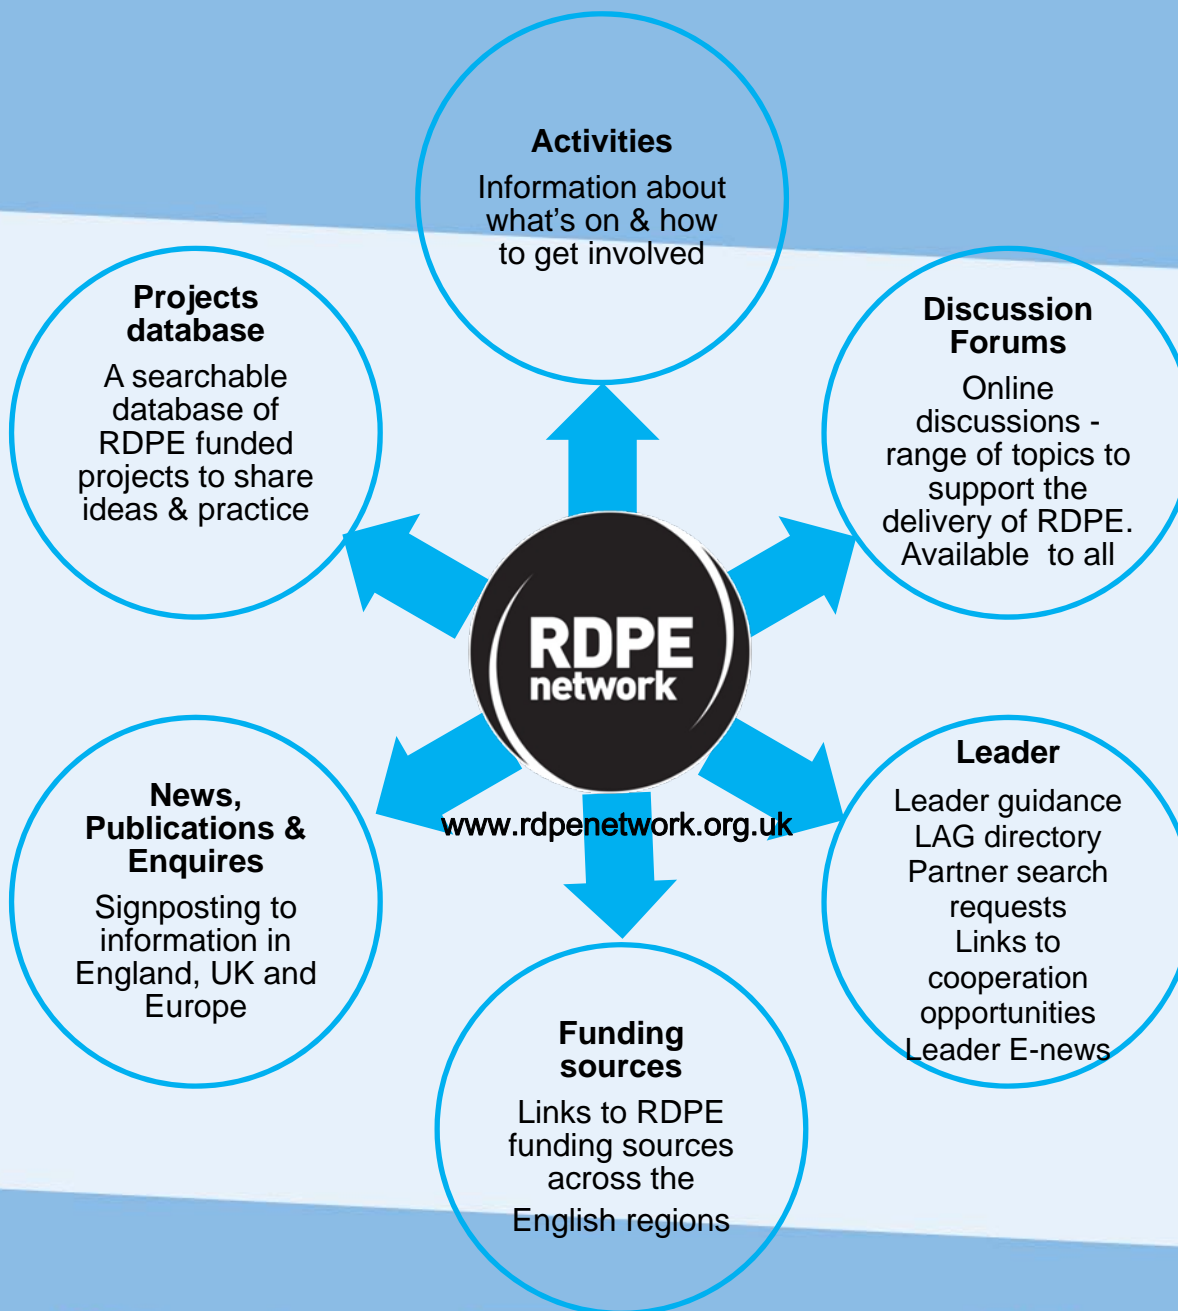

1. **Site Functions**
2. Twitter
   - RSS feeds
   - Mailing list sign up
   - Site fully searchable
   - Feedback form