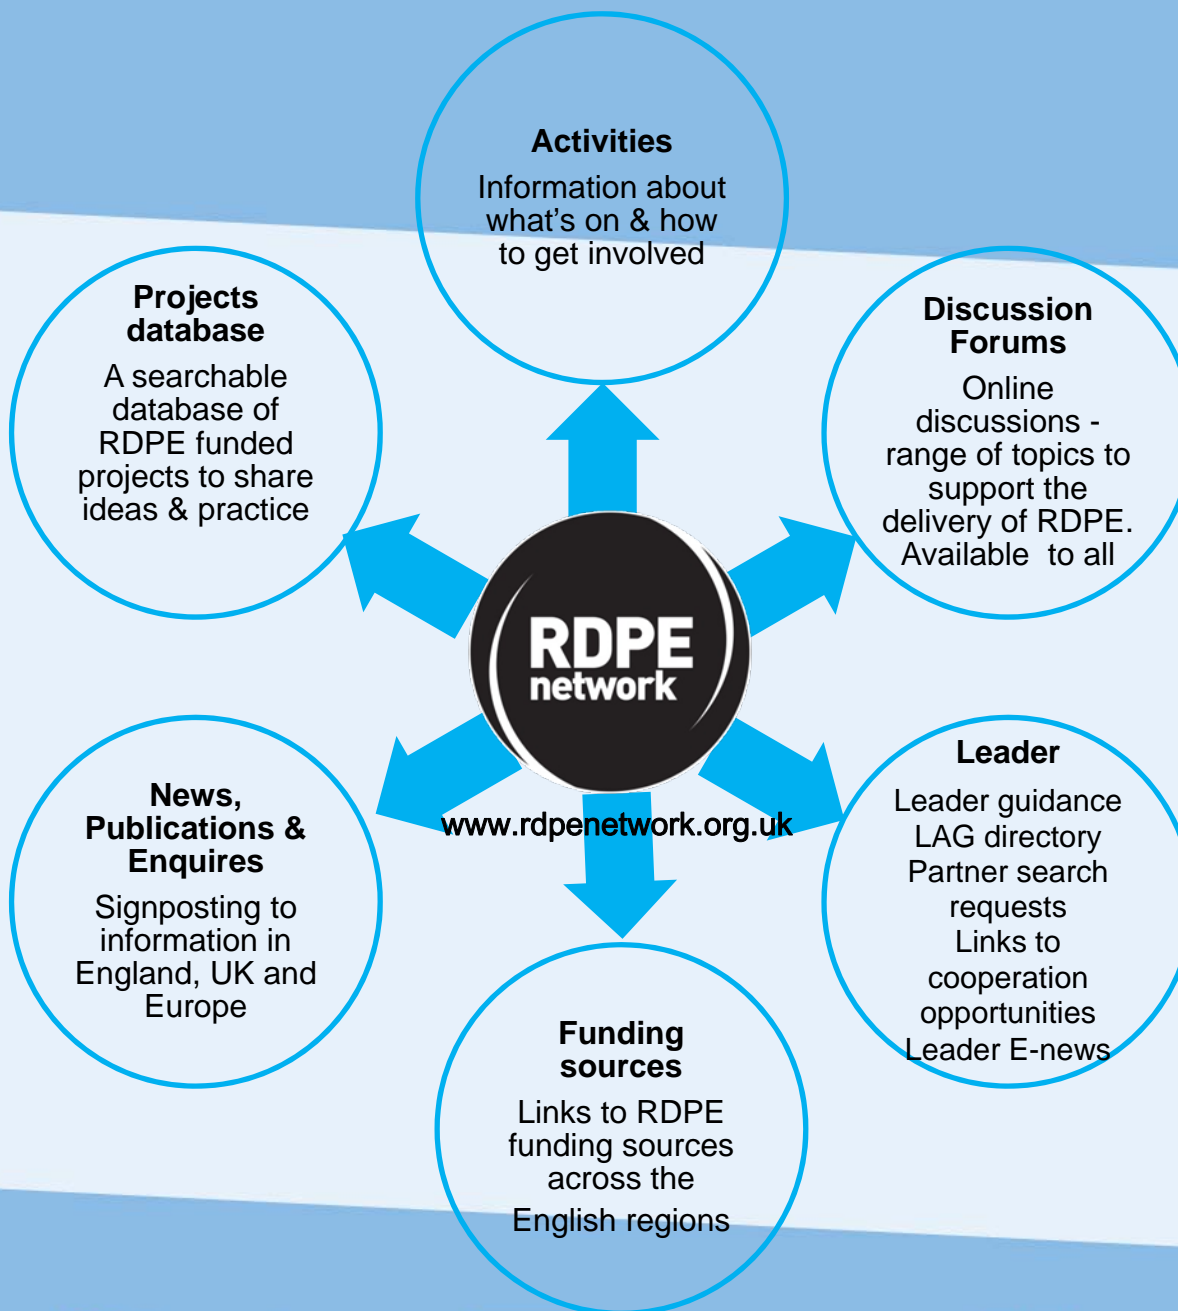

RDPE Network Networking Activity in 2009

4th February 2010

Rebecca Frost

RDPE Network, Commission for Rural Communities

What is the RDPE Network?

- Requirement under the European Rural Development Regulation
- Purpose is to:
 - Support the delivery of the RDPE...
 - Through the exchange of ideas, experience and practice...
 - Across the four axes...
 - Policy design, programme management & implementation

- Site Functions**
- Twitter
 - RSS feeds
 - Mailing list sign up
 - Site fully searchable
 - Feedback form

Join the Rural Development Programme for England (RDPE) Network and benefit from sharing ideas, knowledge, experience and practice with others.

[More](#)

What's on

Find out what the RDPE Network has been doing since its establishment and how you can get involved in upcoming activities.

[More](#)

→ Latest news

[100% grants on RDPE](#)

Environment Secretary Hilary Benn has announced measures to increase financial aid for rural businesses to help them through the economic downturn.

- **UK National Rural Network**
 - Hub between the RDP Managing Authorities & Networks in England, Northern Ireland, Scotland & Wales
 - www.uknationalruralnetwork.org.uk
- **European Network for Rural Development**
 - Access to the networks in every Member State
 - Updates on policy debates, guidance, delivery approaches & co-operation opportunities