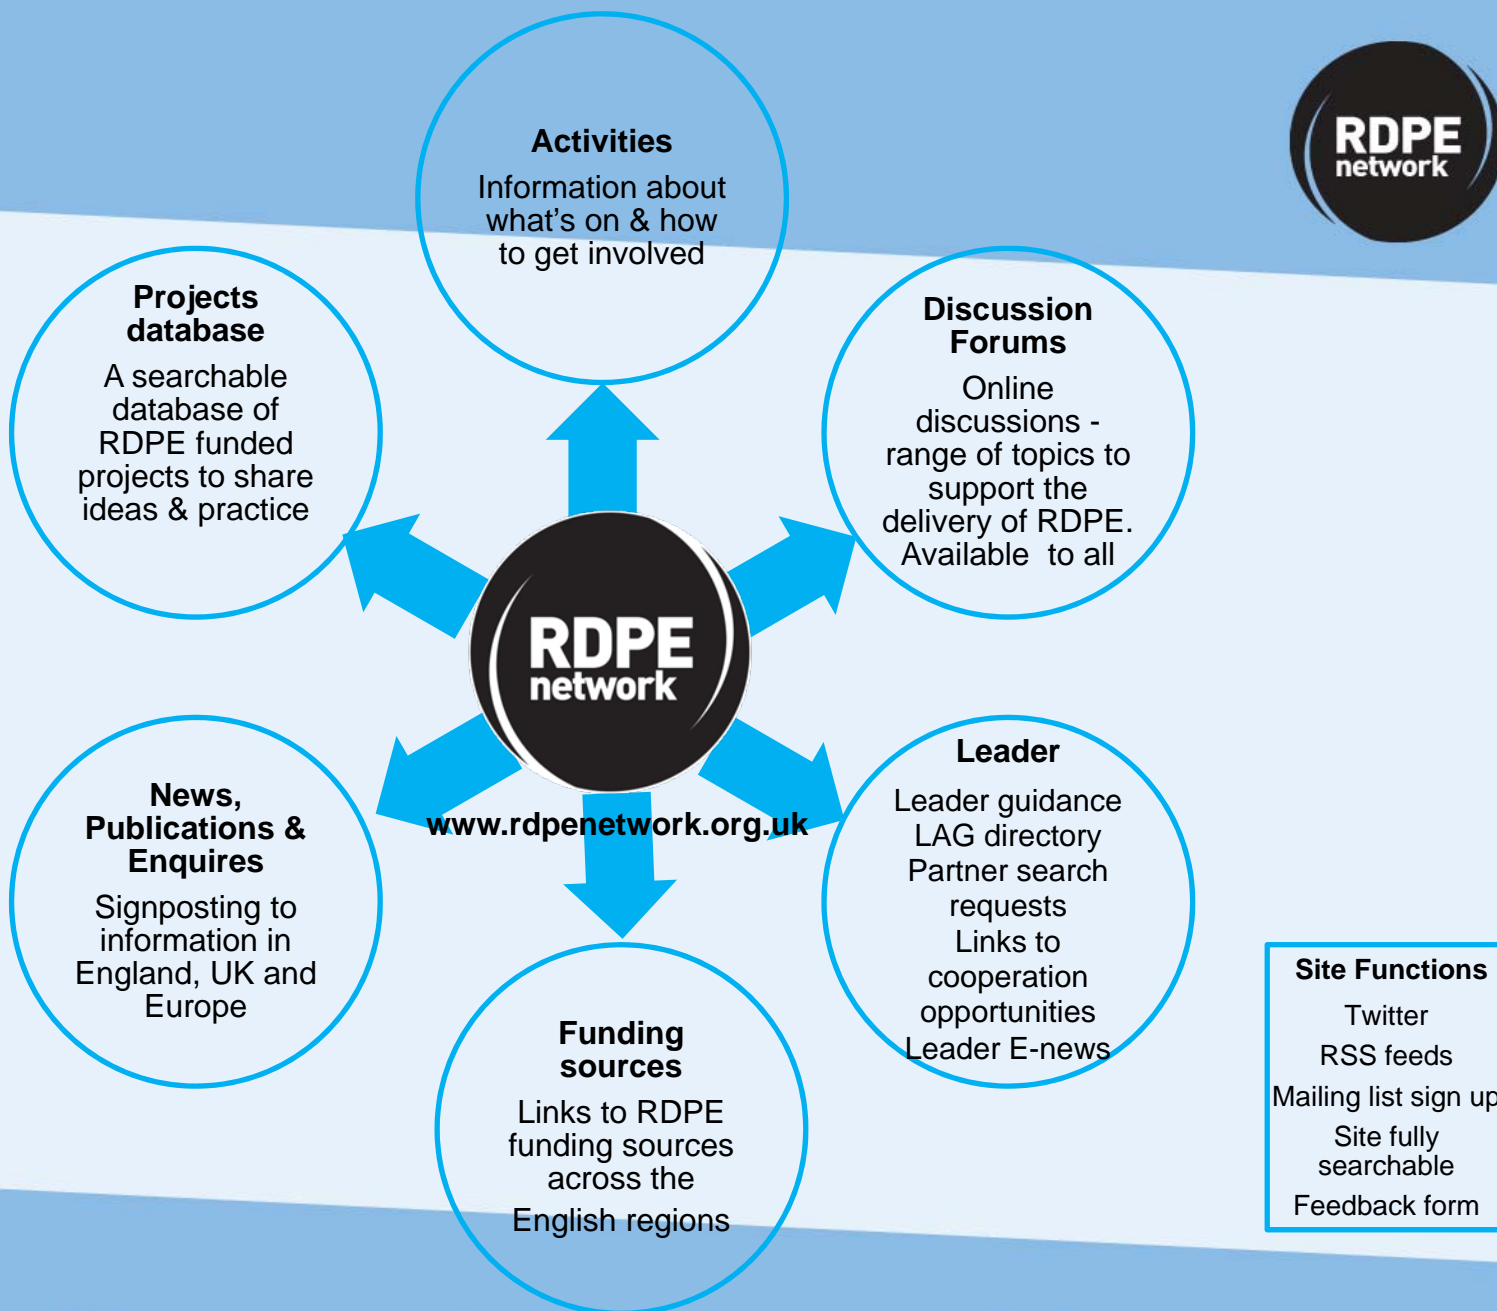

Introduction to the Day: RDPE Network & RSN

Rebecca Frost, RDPE Network, CRC
Ivan Annibal, Rural Services Network

What is the RDPE Network?

- Requirement under the European Rural Development Regulation
- Purpose is to:
 - Support the delivery of the RDPE...
 - Through the exchange of ideas, experience and practice...
 - Across the four axes...
 - Policy design, programme management & implementation

Join the Rural Development Programme for England (RDPE) Network and benefit from sharing ideas, knowledge, experience and practice with others.

[Find out more](#)

Share projects

Our project directory contains information on projects across the regions. Submit your project to the directory and review others in your area.

[More](#)

Discuss

Have your say on RDPE in our discussion forums. Start your own topic or comment on those already underway.

[More](#)

What's on

Find out what the RDPE Network has been doing since its establishment and how you can get involved in upcoming activities.

- **UK National Rural Network**
 - Hub between the RDP Managing Authorities & Networks in England, Northern Ireland, Scotland & Wales
 - www.uknationalruralnetwork.org.uk
- **European Network for Rural Development**
 - Access to the networks in every Member State
 - Updates on policy debates, guidance, delivery approaches & co-operation opportunities